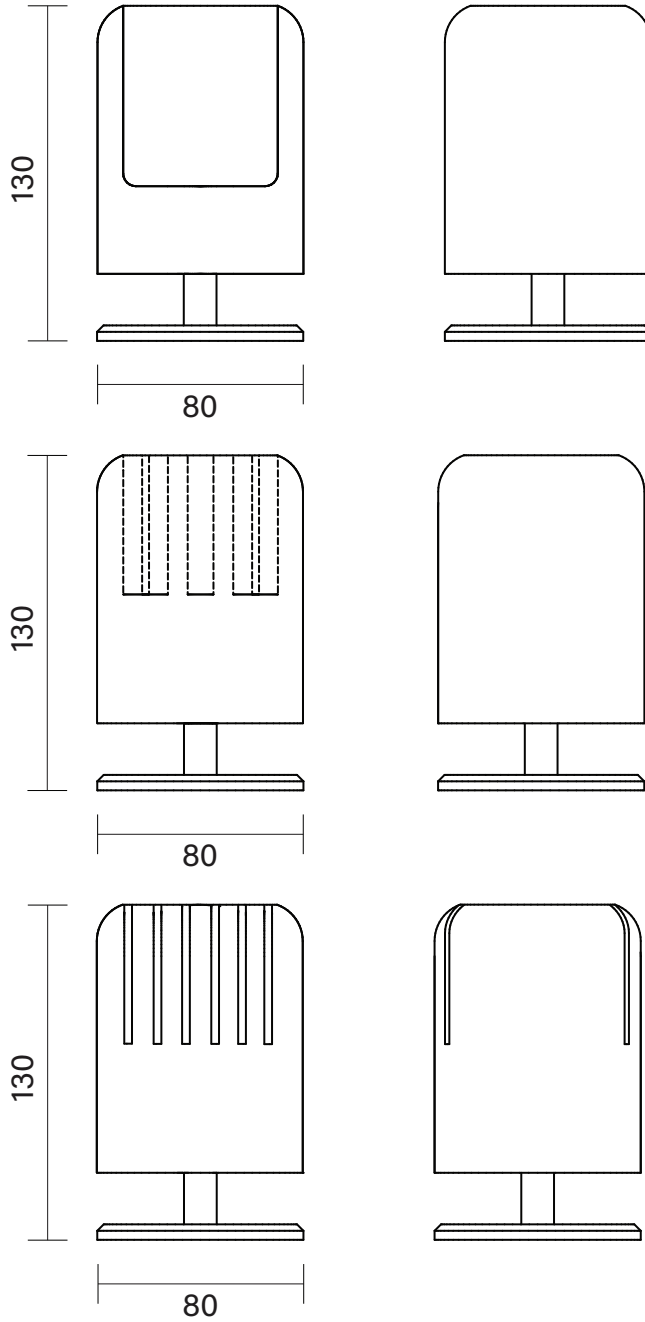

80d x 130h

---

Beautifully crafted pen holder, accessories holder and envelope holder, available as a set in solid American Walnut and blackened brass.

American Walnut

Blackened Brass