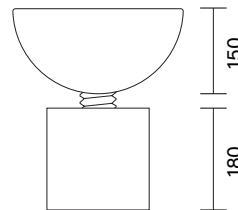

300w x 430h

Sculptural solid timber adjustable centre piece/bowl.
- Solid timber
- Multiple combinations of colour options available

American Oak

American Walnut

Red Lacquer
Open Grain

Black Lacquer
Open Grain