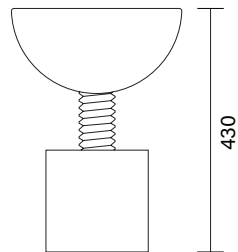

300w x 430h

Sculptural solid timber adjustable centre piece/bowl.
- Solid timber
- Multiple combinations of colour options available

American Oak

American Walnut

Red Lacquer
Open Grain

Black Lacquer
Open Grain